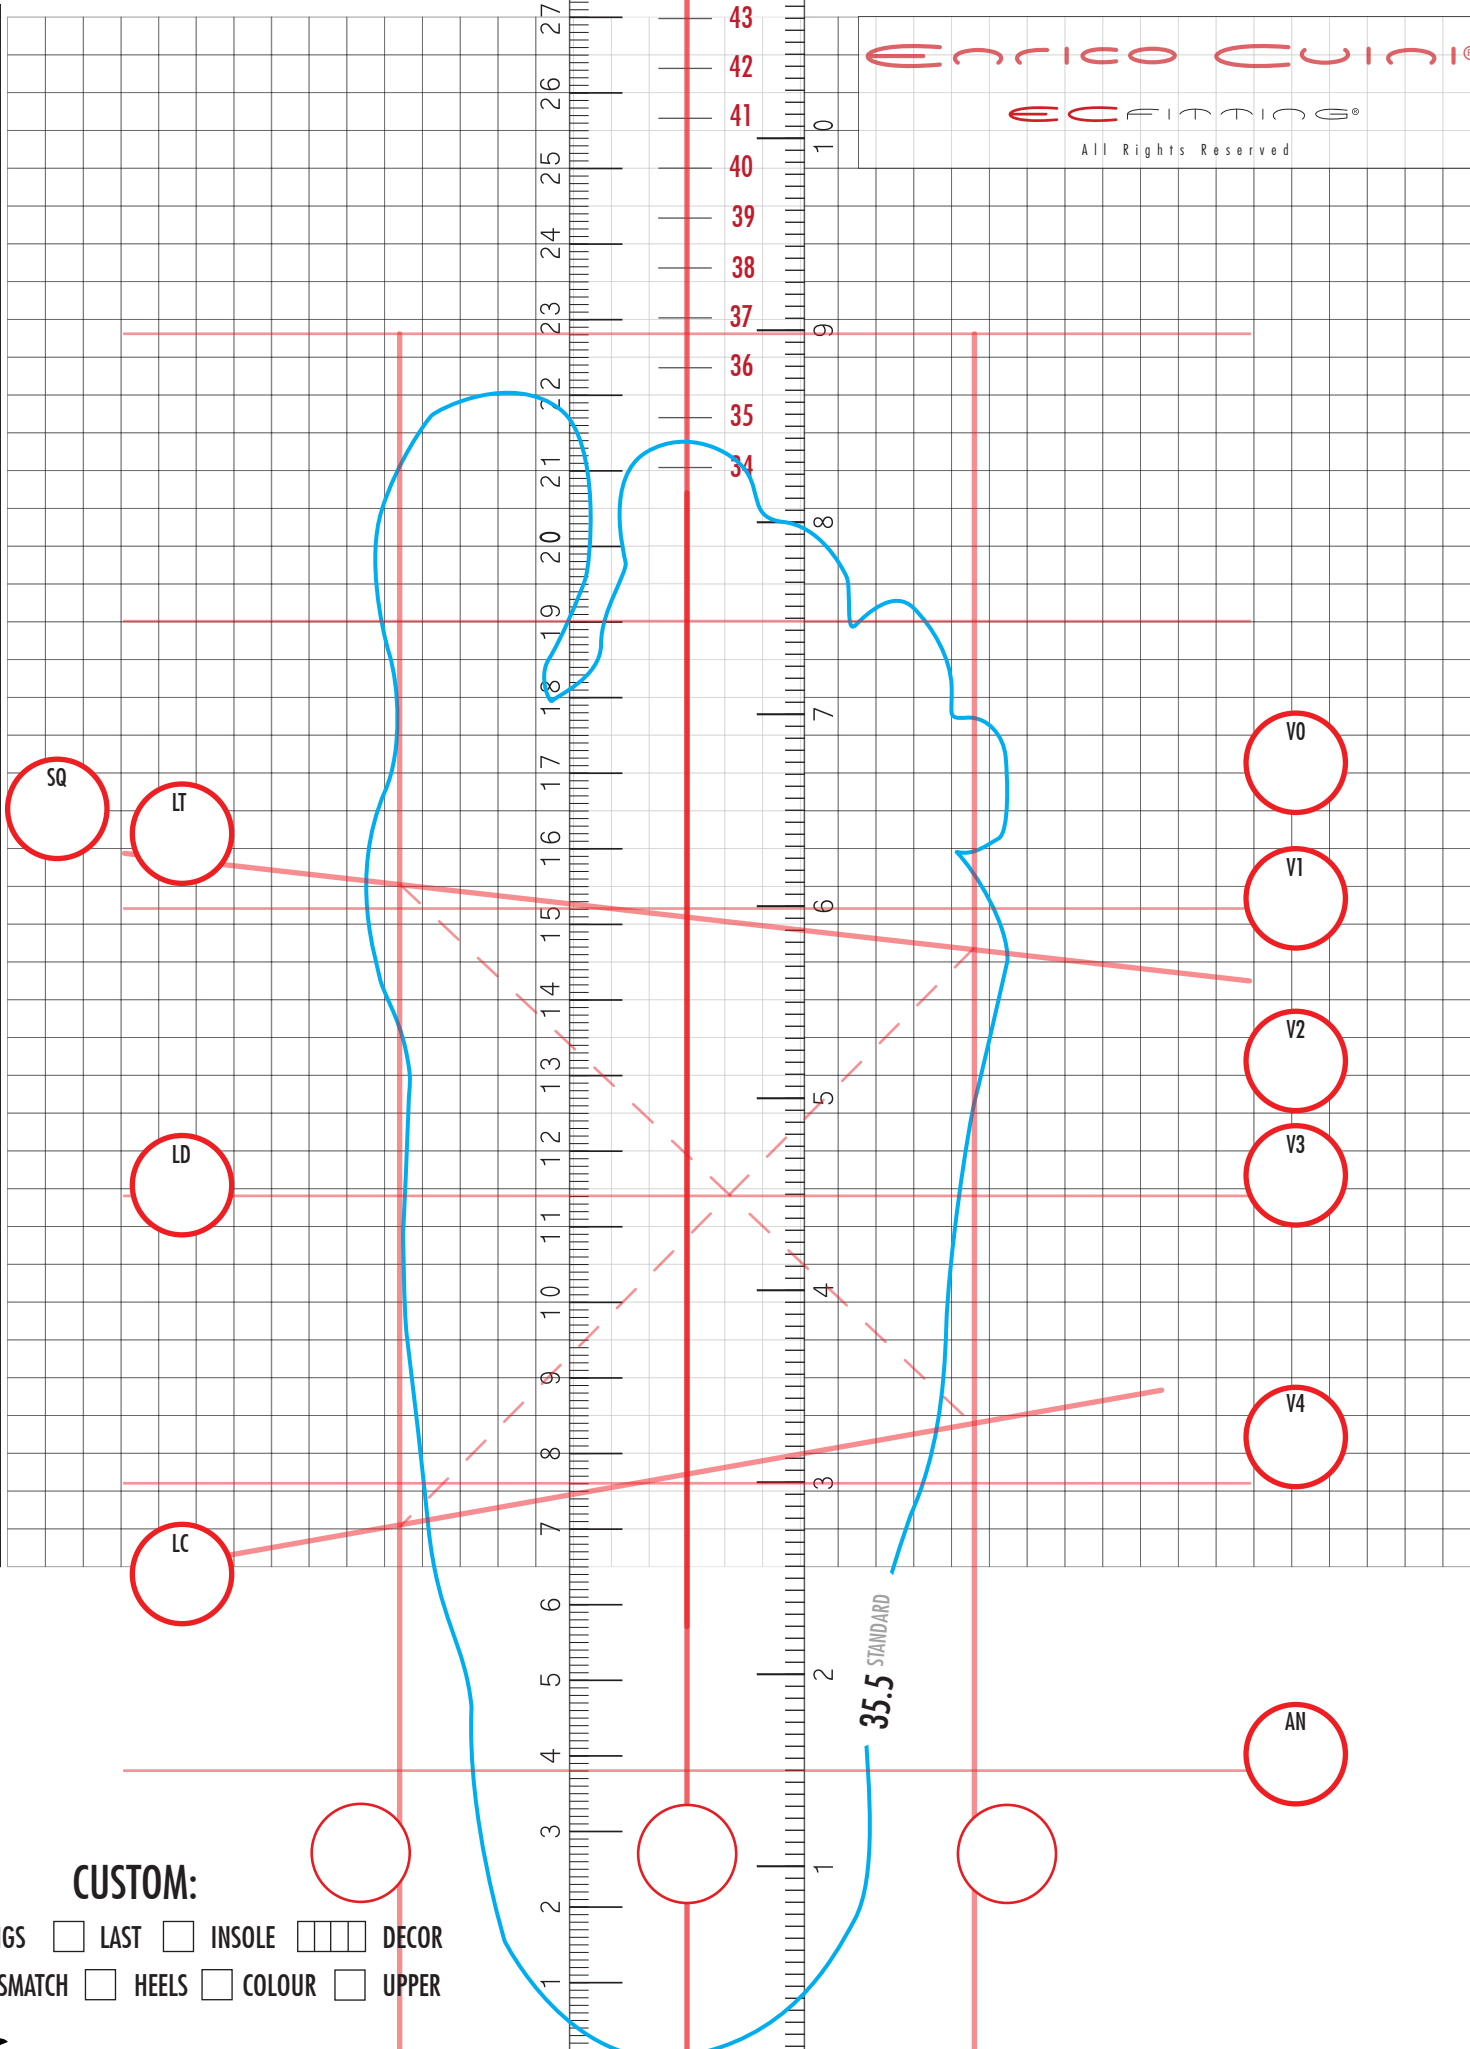

SURNAME

NAME

DATE

ERICO CUNI®

EFFITTO®

All Rights Reserved

CUSTOM:

- ☐ WINGS
- ☐ LAST
- ☐ INSOLE
- ☐ DECOR
- ☐ MISSMATCH
- ☐ HEELS
- ☐ COLOUR
- ☐ UPPER